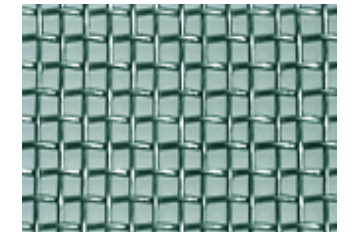

## SILVERING KIT FOR GLASS INTERIOR

SILVERING KIT FOR GLASS INTERIOR MAKES IT EASY TO MIRROR COAT THE INSIDE OF YOUR BOTTLES AND PROJECTS.

**SK1 - silvering kit for glass interior** \$355.00

## Silver 20 Mesh 1"x1" 0.999 Fine Silver

Silver Mesh 1" x 1" 0.999 Fine Silver. 20 Mesh Creates Unique grided designs in beads. 20 mesh has 20 wires per inch. Mesh can be molded to make other patterns. This silver mesh is sold in small pieces 1" x 1" but can be ordered in any size please call us for more specific details.